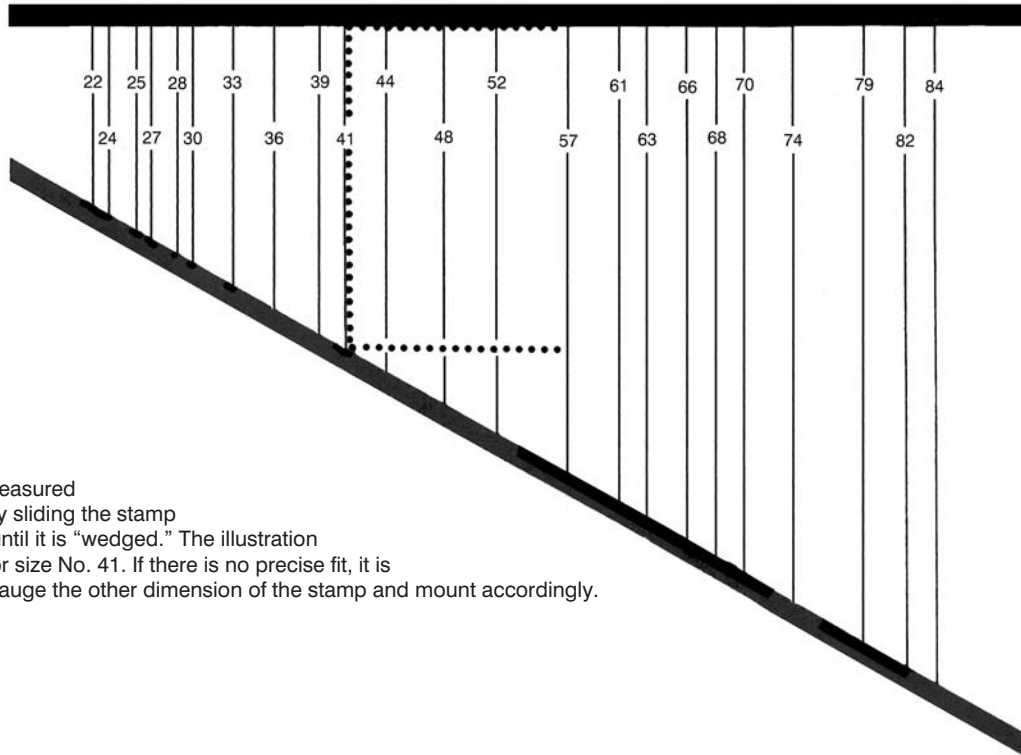

SIZE CHART FOR SCHAUFIX AND U-A "G" MOUNTS

All stamps can be measured for the proper size by sliding the stamp along the base bar until it is "wedged." The illustration shows a correct fit for size No. 41. If there is no precise fit, it is perfectly proper to gauge the other dimension of the stamp and mount accordingly.