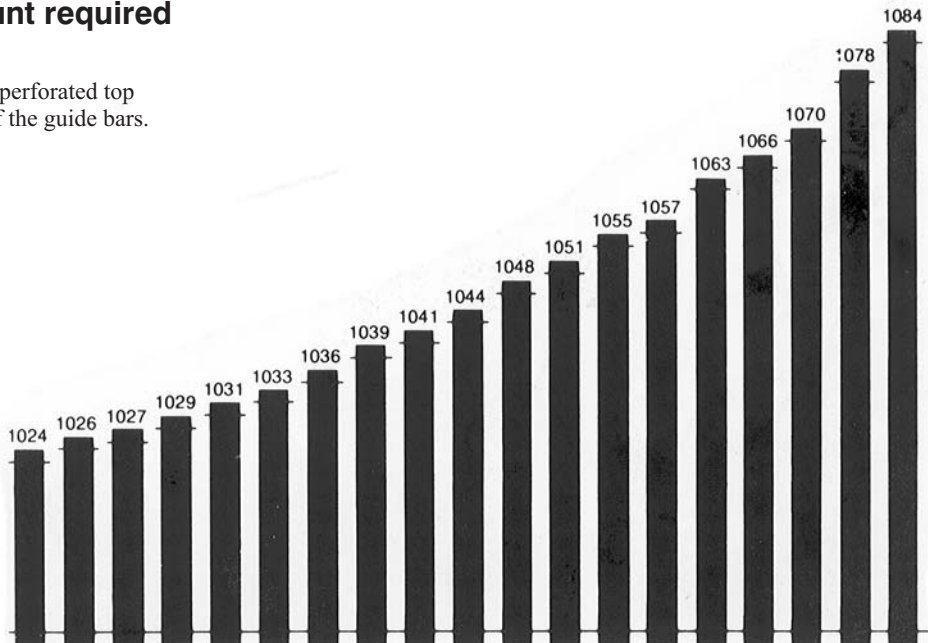

SIZE CHART FOR HAWID AND U-A “S” MOUNTS

To find the correct size of mount required

Place the stamp on the bottom line.

Move the stamp along the bottom line until the perforated top of the stamp touches the framing line on one of the guide bars.